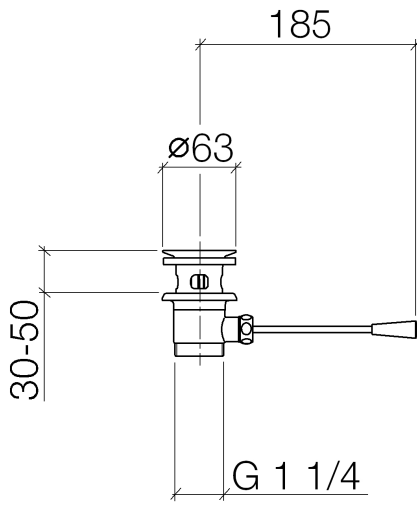

10 300 970

- length of knee lever 185 mm

Only suitable for basins with an overflow.

Fits: IMO, LULU, MADISON, MEM, TARA,
CL.1, LISSÉ, VAIA, META, CYO

	Chrome	10 300 970-00
	Brushed Platinum	10 300 970-06
	Platinum	10 300 970-08
	Durabrand (23kt Gold)	10 300 970-09
	Dark Chrome	10 300 970-19
	Light Gold	10 300 970-26
	Brushed Light Gold	10 300 970-27
	Brushed Durabrand (23kt Gold)	10 300 970-28
	Matte Black	10 300 970-33
	Brushed Bronze	10 300 970-42
	Brushed Champagne (22kt Gold)	10 300 970-46
	Champagne (22kt Gold)	10 300 970-47
	Brushed Chrome	10 300 970-93
	Brushed Dark Platinum	10 300 970-99

10 300 970

10 300 970

Parts for other finishes can be found here: [Brushed Platinum](#)

Spare parts list

No.	Item Number	Name	Quantity used	Delivery time
1	90 11 01 026 00-00	cup	1	2
2	04 31 20 016 00-00	plug	1	10
3	04 28 10 026 00 90	accessories	1	2
4	09 14 03 025 90	seal	1	2
5	09 11 01 023-00	cup	1	10
6	09 14 05 040 90	seal	1	2
7	09 31 09 055-00	pull-rod	1	10
8	09 30 11 049 90	disc	1	2
9	09 23 30 003-00	nut	1	10
10	09 20 01 040-00	handle	1	10