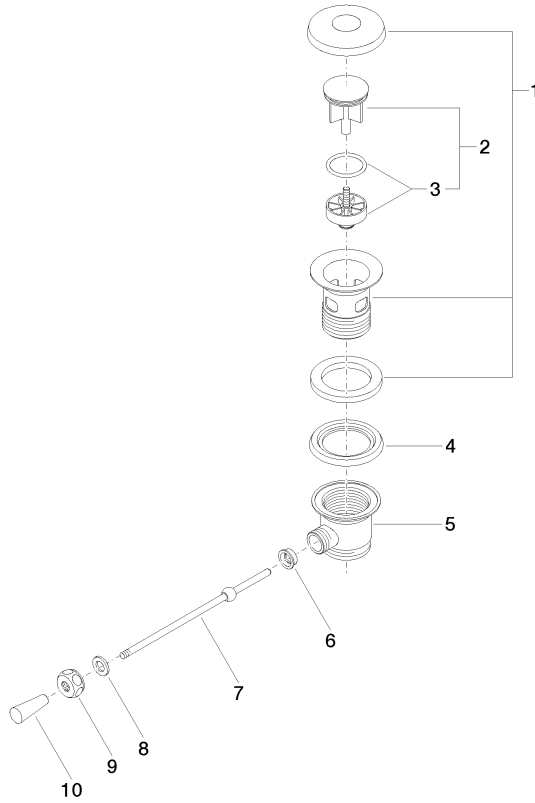

10 300 970

- length of knee lever 185 mm

Only suitable for basins with an overflow.

Fits: IMO, LULU, MADISON, MEM, TARA,
CL.1, LISSÉ, VAIA, META, CYO

	Chrome	10 300 970-00
	Brushed Platinum	10 300 970-06
	Platinum	10 300 970-08
	Durabrand (23kt Gold)	10 300 970-09
	Dark Chrome	10 300 970-19
	Light Gold	10 300 970-26
	Brushed Light Gold	10 300 970-27
	Brushed Durabrand (23kt Gold)	10 300 970-28
	Matte Black	10 300 970-33
	Brushed Bronze	10 300 970-42
	Brushed Champagne (22kt Gold)	10 300 970-46
	Champagne (22kt Gold)	10 300 970-47
	Brushed Chrome	10 300 970-93
	Brushed Dark Platinum	10 300 970-99

10 300 970

10 300 970

Parts for other finishes can be found here: [Brushed Platinum](#)

Spare parts list

No.	Item Number	Name	Quantity used	Delivery time
1	90 11 01 026 00-00	cup	1	2
2	04 31 20 016 00-00	plug	1	10
3	04 28 10 026 00 90	accessories	1	2
4	09 14 03 025 90	seal	1	2
5	09 11 01 023-00	cup	1	10
6	09 14 05 040 90	seal	1	2
7	09 31 09 055-00	pull-rod	1	10
8	09 30 11 049 90	disc	1	2
9	09 23 30 003-00	nut	1	10
10	09 20 01 040-00	handle	1	10